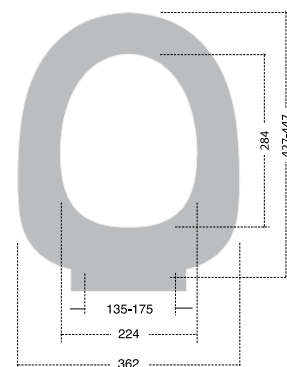

## NOVA TOILET SEAT

- Urea 131,5 Thermoset
- Maintenance-free  
Slowdown hinge, removable
- Soft edges
- Ergonomically shaped ring
- Removable from above
- Quick-fastening nut
- Rests on 2 buffers
- Integrated „easy clean“ buffers
- Very easy to clean
- Universal fitting